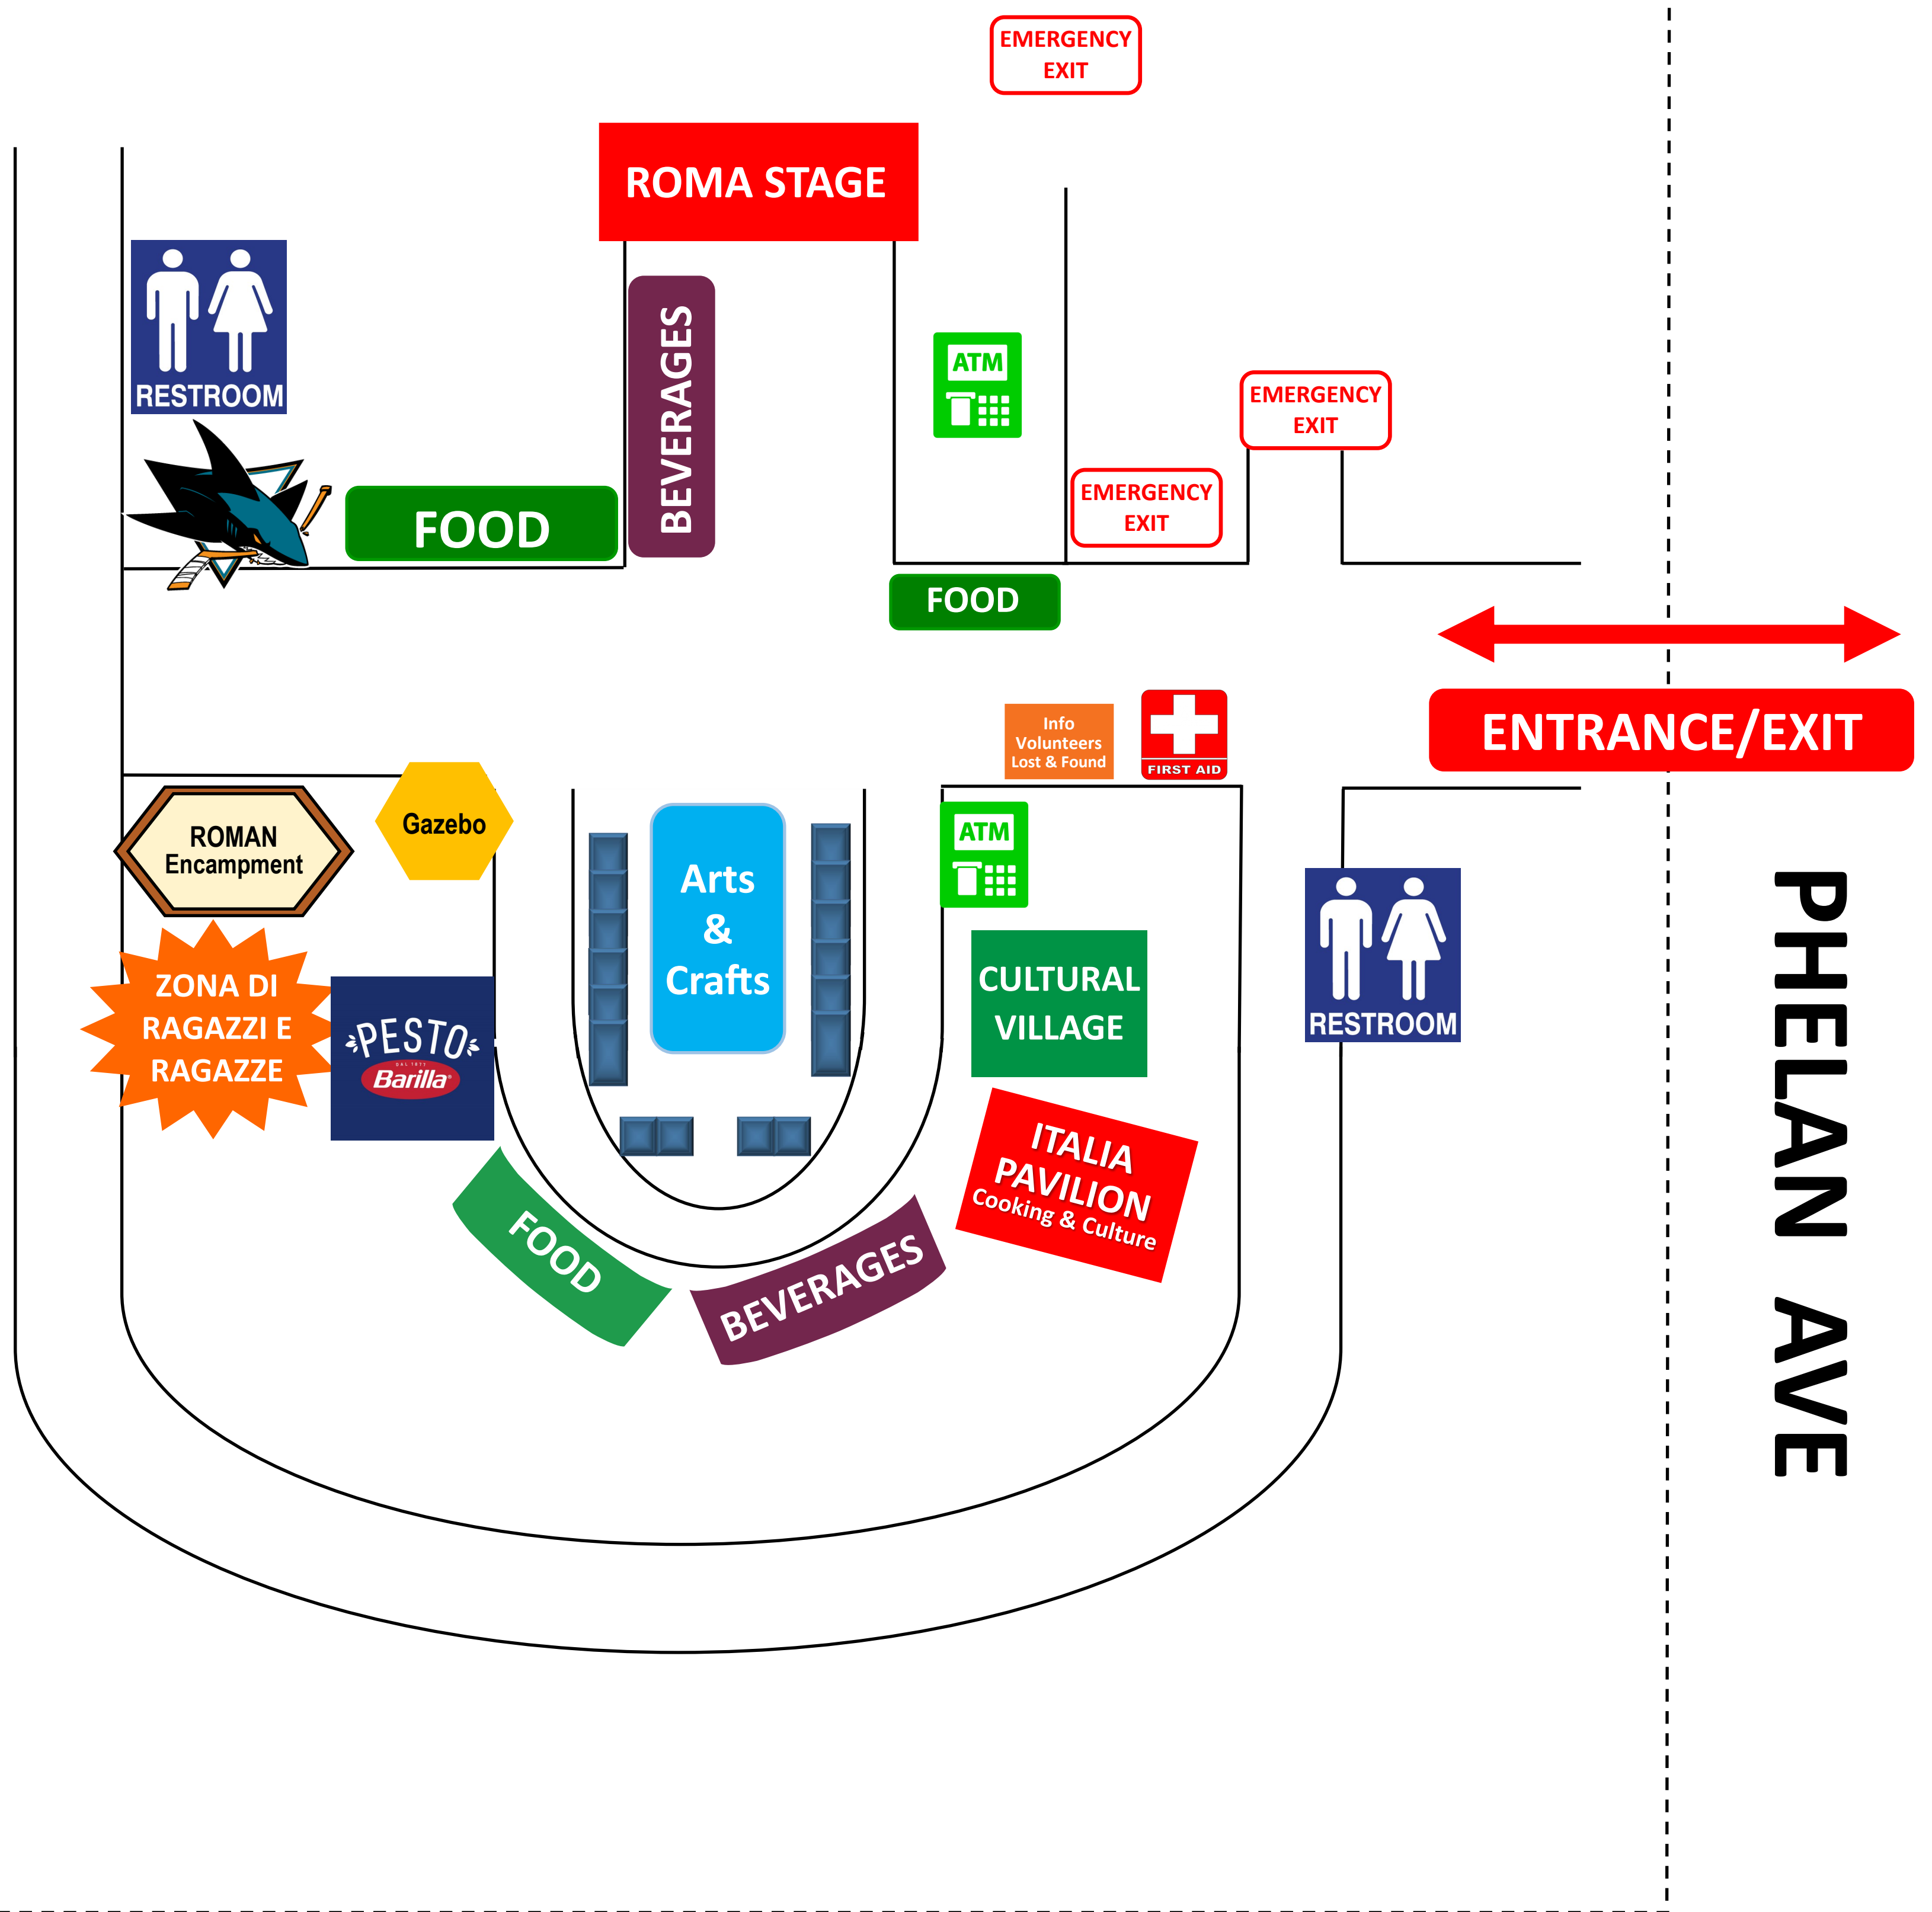

Italian Family Festa

proudly presented by the Italian American Heritage Foundation

Wine Tasting

* ENTRANCE/EXIT

GRAPE STOMP Stage

EMERGENCY EXIT

* ENTRANCE/EXIT
JAPANESE FRIENDSHIP
GARDEN PARKING LOT

SENER RD

PHELAN AVE

NOT TO SCALE