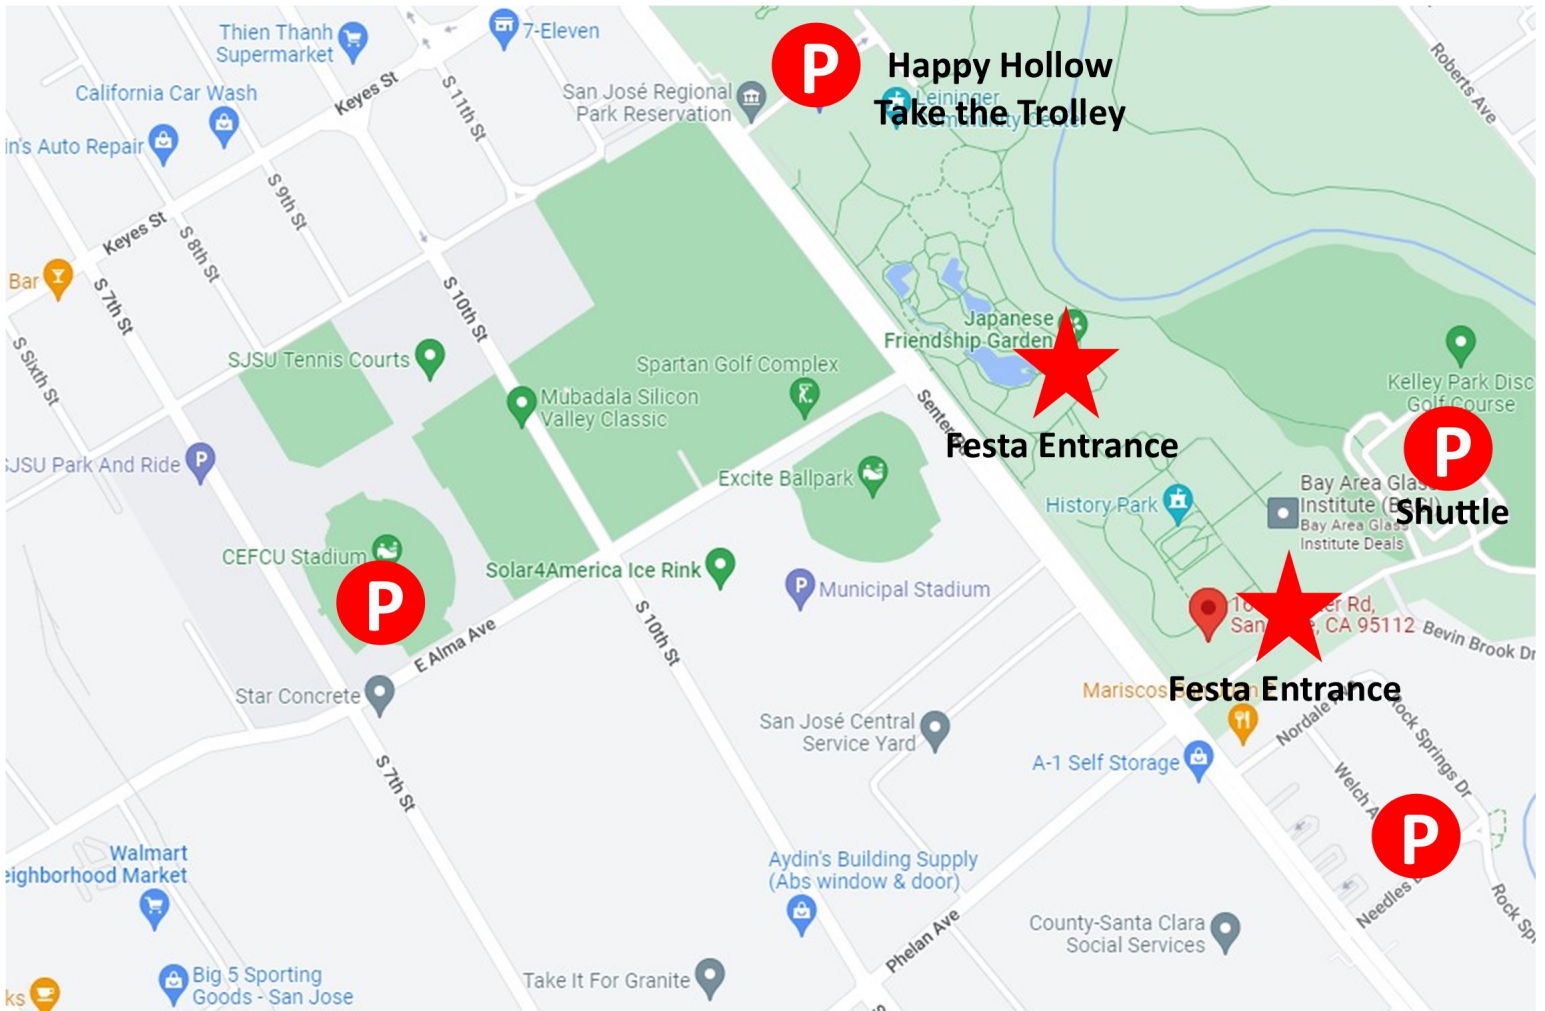

**TWO ENTRANCES!!**  
Phelan St and Japanese Friendship Gardens

**August 20 and 21, 2022**  
History Park San Jose

## **PARKING IS LIMITED**

**We encourage ride sharing, Uber, Lyft and public transportation.**

**We suggest dropping off in the Japanese Friendship Garden entrance, much easier with less congestion.**

- ◆ There will be a historic trolley car running from Happy Hollow to the History Park along Senter Rd it's free - jump on and cruise in.
- ◆ Two 5 seat golf carts that will be shuttling people from 2 parking lots to the entrance gate. As a courtesy, we ask that only people with limited mobility and health issues ride the cart, unless there is available space. See map below for parking shuttle lots.
- ◆ Phelan entrance will have approximately 15 parking spots that will be reserved ADA only parking.
- ◆ See you at the Festa!

**History Park San Jose**  
**1650 Senter Road at Phelan Ave**  
**San Jose, CA 95112**